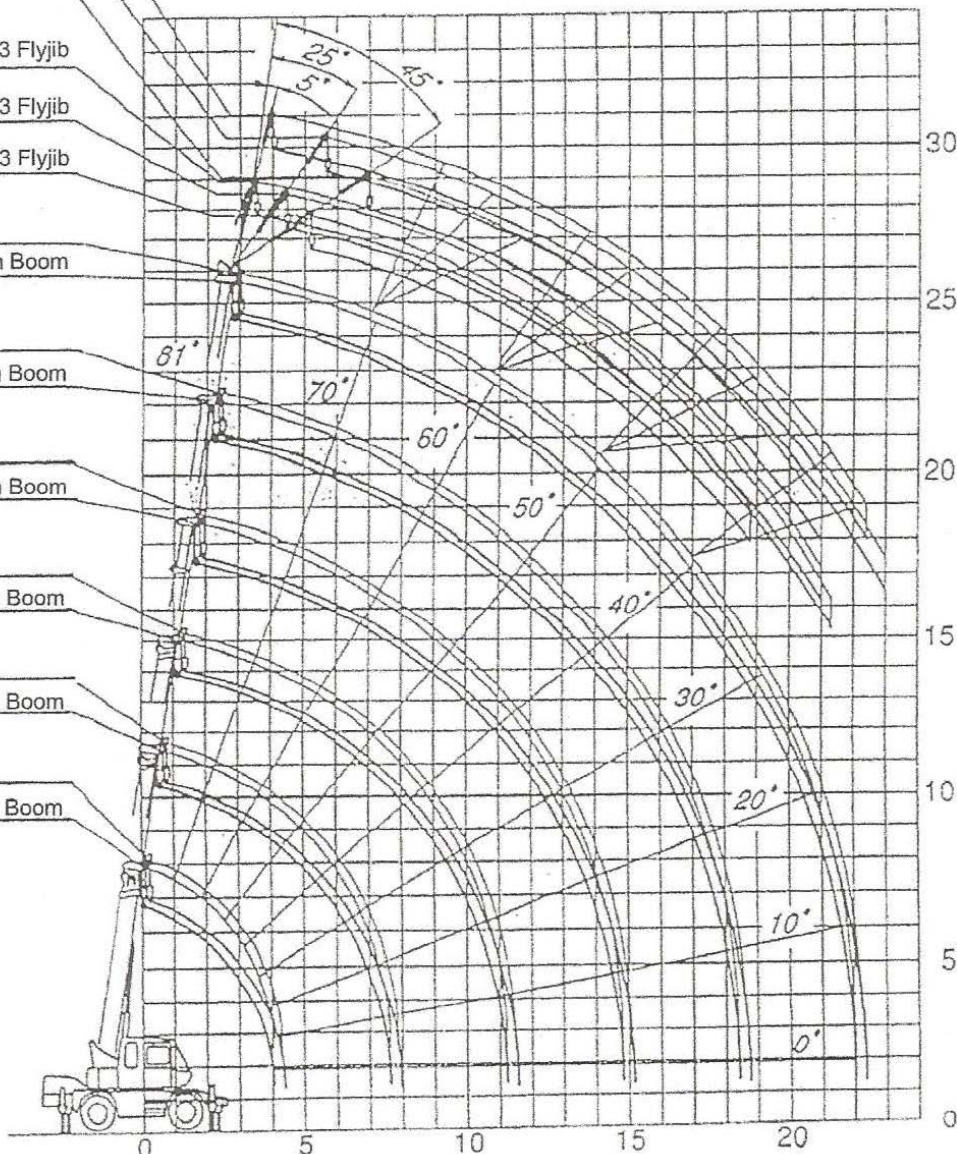

### Specifications

Length: 7430mm  
Width: 2100mm  
Height: 2835mm  
Weight: kg

23.5m Boom + 5.5  
Offset 5'  
Bayonett

23.5m Boom + 5.5  
Offset 25'  
Bayonett

23.5m Boom + 5.5  
Offset 45'  
Bayonett

23.5m Boom + 3.3 Flyjib  
Offset 5'  
23.5m Boom + 3.3 Flyjib  
Offset 25'  
23.5m Boom + 3.3 Flyjib  
Offset 45'

Rooster  
23.5m Boom

Rooster  
19.9m Boom

Rooster  
16.3m Boom

Rooster  
12.7m Boom

Rooster  
9.1m Boom

Rooster  
5.5m Boom

WORKING RANGE CHART