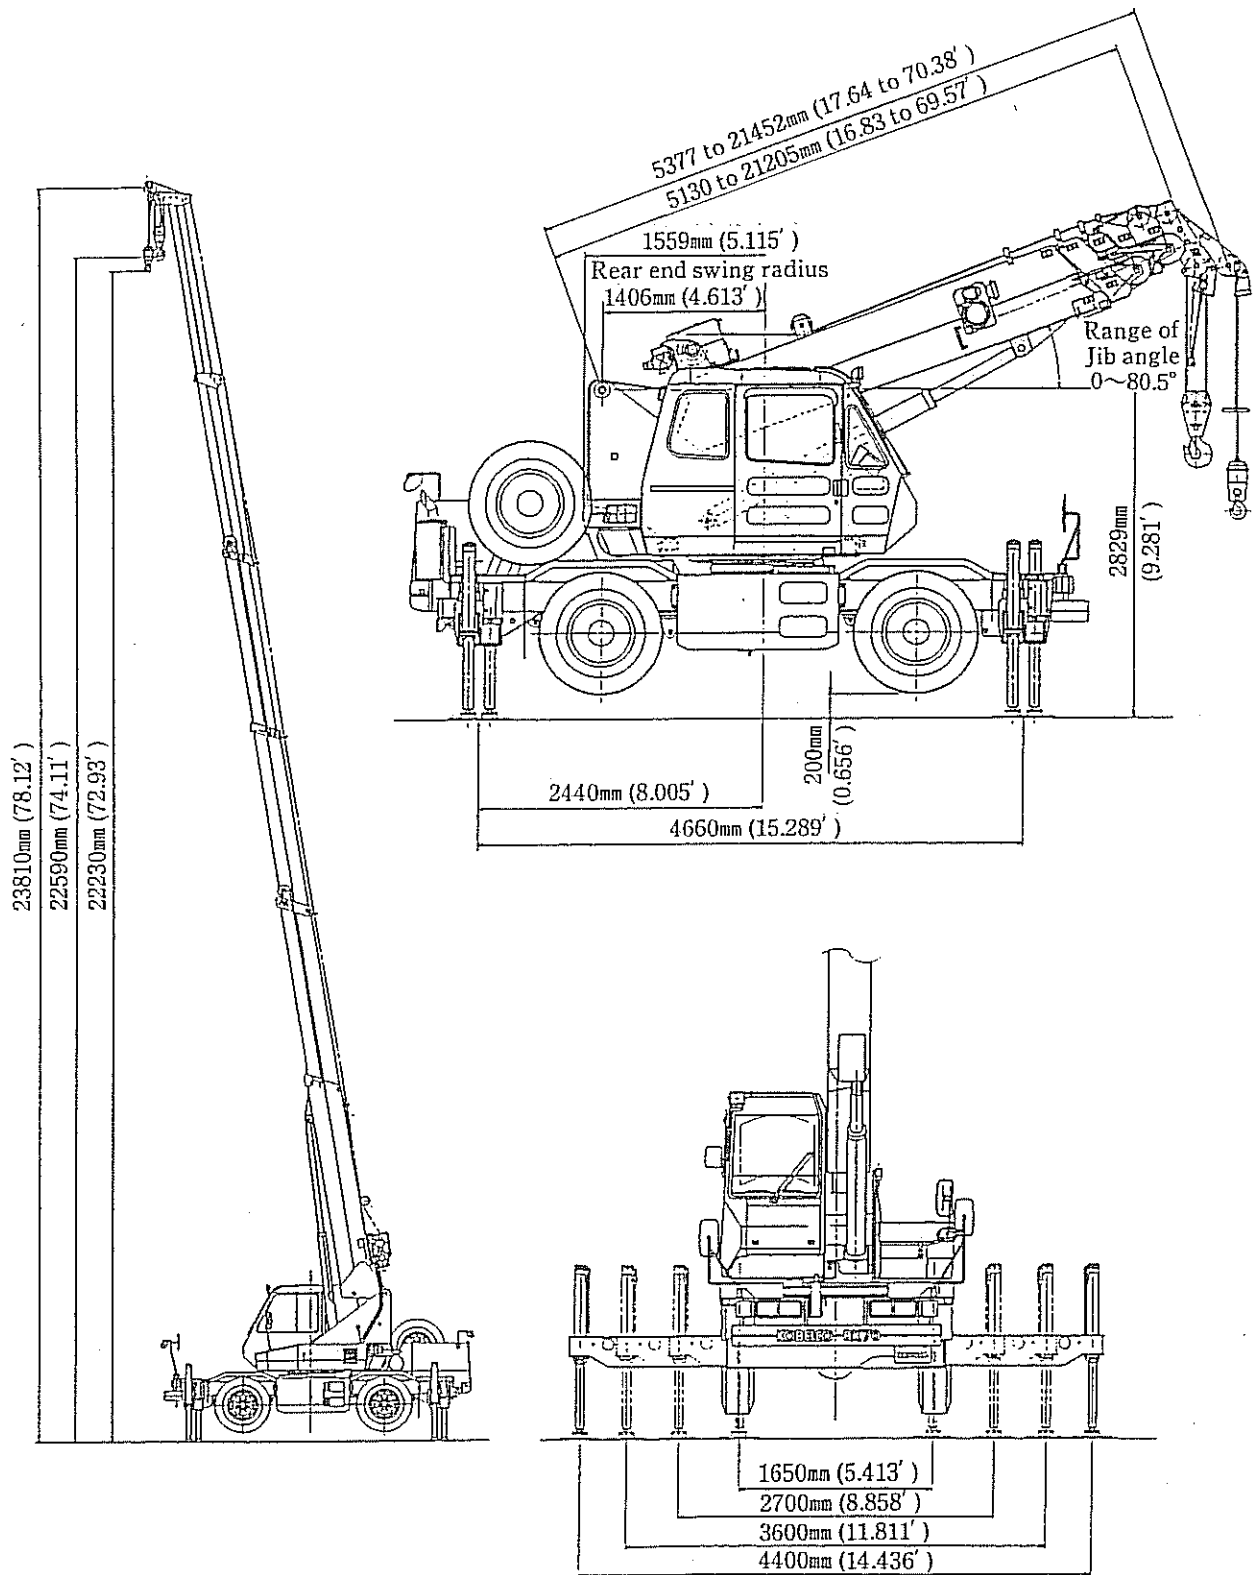

KOBELCO RK-70

Specifications

Length: 6950mm
Width: 2080mm
Height: 2760mm
Weight: kg

1. EXTERNAL VIEW

1.1 FIGURE OF TRAVELLING POSTURE

Fig. 1-1

Tire	10.00-20-14PR	275/80R22.5	13/80R20
	10.00R20-14PR		
Overall Height	2760mm (9.055ft)	2730mm (8.957ft)	2745mm (9.006ft)
Tread	1680mm (5.512ft)	1700mm (5.577ft)	1730mm (5.679ft)
Overall width	1995mm (6.545ft)	1995mm (6.545ft)	2080mm (6.824ft)

Fig. 1-2

1.2 FIGURE OF WORKING POSTURE

Fig. 1-3

6. WORKING RANGE DIAGRAM