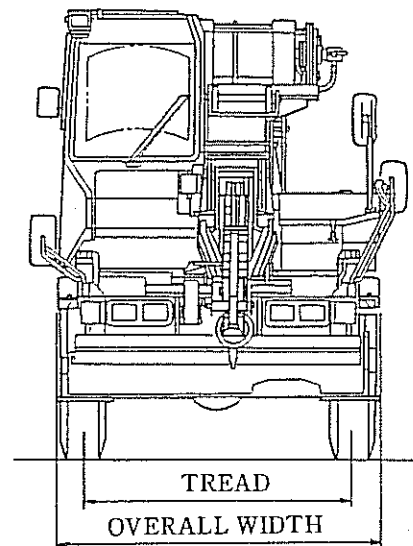

KOBELCO RK-70

Specifications

Length: 6950mm
Width: 2080mm
Height: 2760mm
Weight: kg

1. EXTERNAL VIEW

1.1 FIGURE OF TRAVELLING POSTURE

Fig. 1-1

Tire	10.00-20-14PR	275/80R22.5	13/80R20
	10.00R20-14PR		
Overall Height	2760mm (9.055ft)	2730mm (8.957ft)	2745mm (9.006ft)
Tread	1680mm (5.512ft)	1700mm (5.577ft)	1730mm (5.679ft)
Overall width	1995mm (6.545ft)	1995mm (6.545ft)	2080mm (6.824ft)

Fig. 1-2

1.2 FIGURE OF WORKING POSTURE

Fig. 1-3

6. WORKING RANGE DIAGRAM