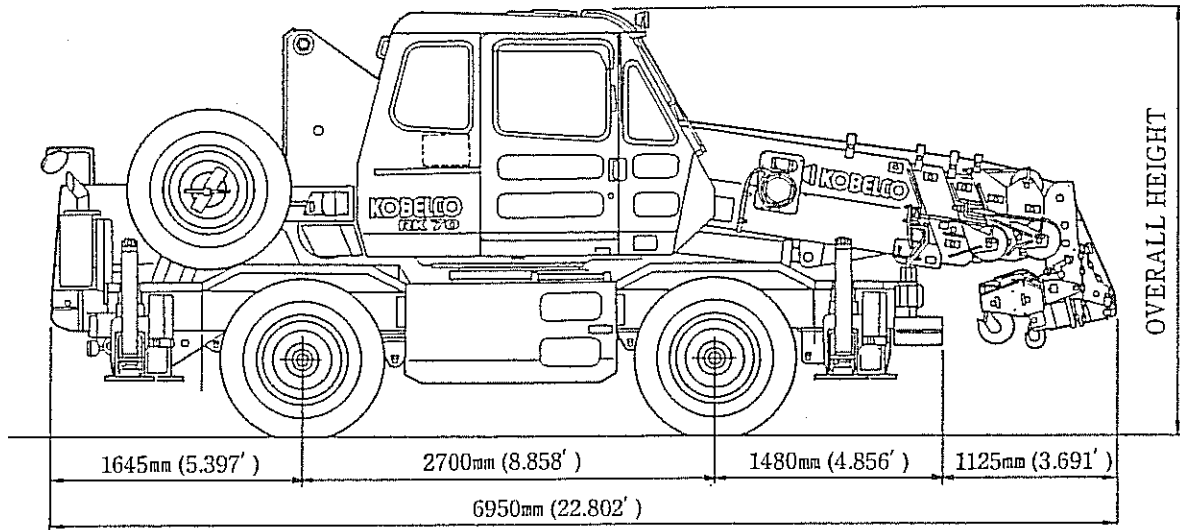

KOBELCO RK-70

Specifications

Length: 6950mm
Width: 2080mm
Height: 2760mm
Weight: kg

1. EXTERNAL VIEW

1.1 FIGURE OF TRAVELLING POSTURE

Fig. 1-1

Tire	10.00-20-14PR	275/80R22.5	13/80R20
	10.00R20-14PR		
Overall Height	2760mm (9.055ft)	2730mm (8.957ft)	2745mm (9.006ft)
Tread	1680mm (5.512ft)	1700mm (5.577ft)	1730mm (5.679ft)
Overall width	1995mm (6.545ft)	1995mm (6.545ft)	2080mm (6.824ft)